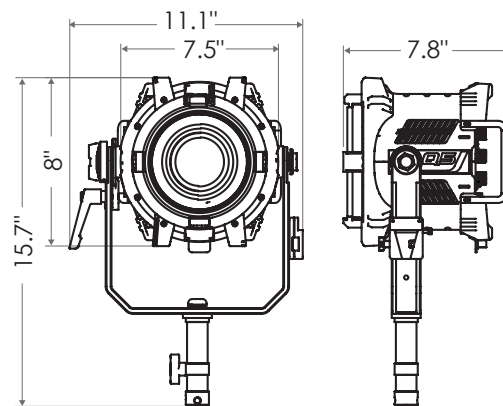

The **Q5 Color** is a 180W 5" LED Fresnel that generates high-quality full-color light output. This fixture uses the latest iteration of Fiilex's Dense Matrix LED technology to deliver color quality and optical versatility that are superior to previous generations of LED fresnels. With its wide spot/flood range, smooth dimming to 0%, no flicker, and high CRI, the Q5 Color combines the extensive feature set of top-tier RGBW LEDs with the performance of a tungsten fresnel.

FEATURES

- High-CRI white light output (2000-10000K)
- 8 and 16-bit color modes: CCTRGBW, CCTHSI, CIExy, etc.
- 12°-55° spot/flood range with no optical aberrations
- V-mount power supply swaps easily with 26V batteries
- Removable fresnel for wider throw / softbox compatibility
- Extremely lightweight (≈7 lbs)
- Smooth and Sharp dimming modes
- DMX-controllable fan modes: Full, Variable, Silent, Off
- IP-X5 Rating (water resistant)
- 8-leaf barndoor cuts clean with no color splitting

BEAM PROFILE

SPECIFICATIONS

Fresnel Diameter	5"
Beam Angle	12°-55° with fresnel (80° without fresnel)
CCT Range	2000-10000K continuous tuning + magenta/green shift
CRI / TLCI	95 / 90 typical
Control Modes	CCT, HSI, RGBW, Gels, Effects, CCTRGBW, CCTHSI, CIExy, ICTHS, and more
Dimming	100 - 0% flicker free
Dimming Modes	Smooth, Sharp
Light Engine	1x 160W DiCon Dense Matrix LED
Power Consumption	185W max AC 165W max DC
BTUs/hour	631 (BTUs/hour) max
DC Input	24-48V DC (via XLR-3)
AC Input	100 - 240V AC, 50~60Hz (via powerCON TRUE1)
DMX/RDM Port	XLR-5
USB Power Output	5V/1A (via USB-A)
Weight	Fixture: 7.3lbs / 3.3kg Power adapter: 2.6lbs / 1.2kg
Size (L x W x H)	7.8" x 11.1" x 15.7" / 19.7cm x 28.3cm x 39.7cm
Mount Type	Combo (baby stud female / junior stud male)
IP Rating	IP-X5 (water-resistant)
Thermal Design	Aluminum extrusion cooling system w/ fan
Operating Temperature	32 - 104°F / 0 - 40°C

PHOTOMETRIC DATA

OPTIONAL ACCESSORIES

5" Speed Ring

D-Tap Cable, 18" Curled

DC Jumper Cable, 6 ft

OCTA3 Softbox