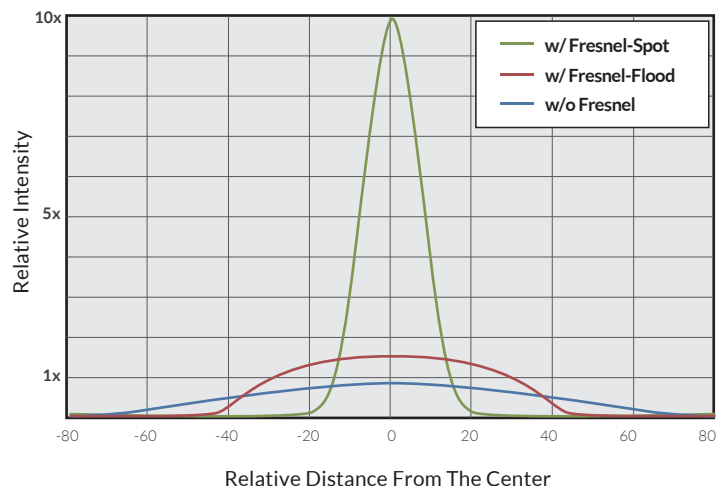

The **Q5 Color** is a 180W 5" LED Fresnel that generates high-quality full-color light output. This fixture uses the latest iteration of Fiilex's Dense Matrix LED technology to deliver color quality and optical versatility that are superior to previous generations of LED fresnels. With its wide spot/flood range, smooth dimming to 0%, no flicker, and high CRI, the Q5 Color combines the extensive feature set of top-tier RGBW LEDs with the performance of a tungsten fresnel.

FEATURES

- High-CRI white light output (2000-10000K)
- 8 and 16-bit color modes: CCTRGBW, CCTHSI, CIExy, etc.
- 12°-55° spot/flood range with no optical aberrations
- V-mount power supply swaps easily with 26V batteries
- Removable fresnel for wider throw / softbox compatibility
- Extremely lightweight (≈7 lbs)
- Smooth and Sharp dimming modes
- DMX-controllable fan modes: Full, Variable, Silent, Off
- IP-X5 Rating (water resistant)
- 8-leaf barndoor cuts clean with no color splitting

BEAM PROFILE

SPECIFICATIONS

Fresnel Diameter	5"
Beam Angle	12°-55° with fresnel (80° without fresnel)
CCT Range	2000-10000K continuous tuning + magenta/green shift
CRI / TLCI	95 / 90 typical
Control Modes	CCT, HSI, RGBW, Gels, Effects, CCTRGBW, CCTHSI, CIExy, ICTHS, and more
Dimming	100 - 0% flicker free
Dimming Modes	Smooth, Sharp
Light Engine	1x 160W DiCon Dense Matrix LED
Power Consumption	185W max AC 165W max DC
BTUs/hour	631 (BTUs/hour) max
DC Input	24-48V DC (via XLR-3)
AC Input	100 - 240V AC, 50~60Hz (via powerCON TRUE1)
DMX/RDM Port	XLR-5
USB Power Output	5V/1A (via USB-A)
Weight	Fixture: 7.3lbs / 3.3kg Power adapter: 2.6lbs / 1.2kg
Size (L x W x H)	7.8" x 11.1" x 15.7" / 19.7cm x 28.3cm x 39.7cm
Mount Type	Combo (baby stud female / junior stud male)
IP Rating	IP-X5 (water-resistant)
Thermal Design	Aluminum extrusion cooling system w/ fan
Operating Temperature	32 - 104°F / 0 - 40°C