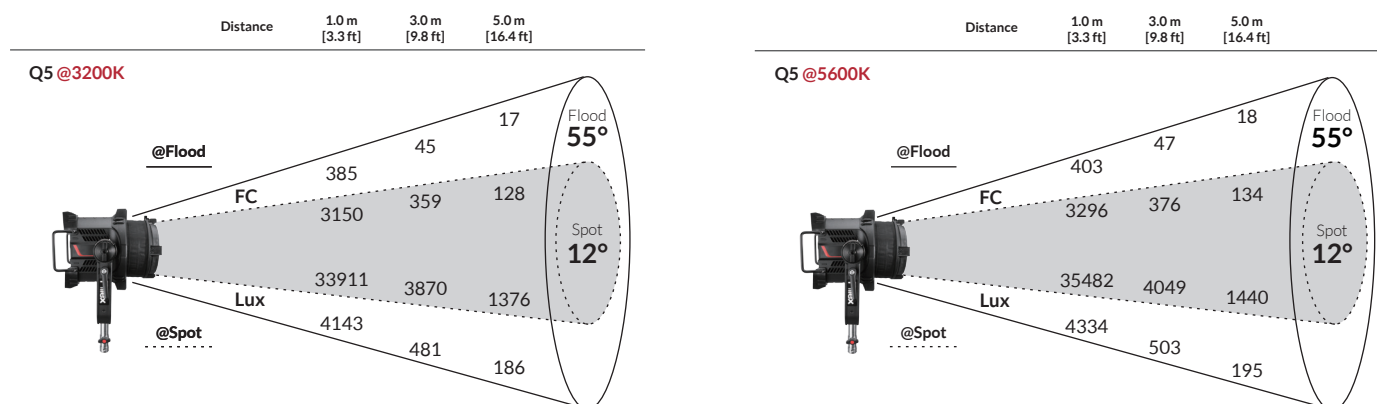

The **Q5 Color** is a 180W 5" LED Fresnel that generates high-quality full-color light output. This fixture uses the latest iteration of Fiilex's Dense Matrix LED technology to deliver color quality and optical versatility that are superior to previous generations of LED fresnels. With its wide spot/flood range, smooth dimming to 0%, no flicker, and high CRI, the Q5 Color combines the extensive feature set of top-tier RGBW LEDs with the performance of a tungsten fresnel.

FEATURES

- High-CRI white light output (2000-10000K)
- 8 and 16-bit color modes: CCTRGBW, CCTHSI, CIExy, etc.
- 12°-55° spot/flood range with no optical aberrations
- V-mount power supply swaps easily with 26V batteries
- Removable fresnel for wider throw / softbox compatibility
- Extremely lightweight (≈7 lbs)
- Smooth and Sharp dimming modes
- DMX-controllable fan modes: Full, Variable, Silent, Off
- IP-X5 Rating (water resistant)
- 8-leaf barndoor cuts clean with no color splitting

BEAM PROFILE

SPECIFICATIONS

Fresnel Diameter	5"
Beam Angle	12°-55° with fresnel (80° without fresnel)
CCT Range	2000-10000K continuous tuning + magenta/green shift
CRI / TLCI	95 / 90 typical
Control Modes	CCT, HSI, RGBW, Gels, Effects, CCTRGBW, CCTHSI, CIExy, ICTHS, and more
Dimming	100 - 0% flicker free
Dimming Modes	Smooth, Sharp
Light Engine	1x 160W DiCon Dense Matrix LED
Power Consumption	185W max AC 165W max DC
BTUs/hour	631 (BTUs/hour) max
DC Input	24-48V DC (via XLR-3)
AC Input	100 - 240V AC, 50~60Hz (via powerCON TRUE1)
DMX/RDM Port	XLR-5
USB Power Output	5V/1A (via USB-A)
Weight	Fixture: 7.3lbs / 3.3kg Power adapter: 2.6lbs / 1.2kg
Size (L x W x H)	7.8" x 11.1" x 15.7" / 19.7cm x 28.3cm x 39.7cm
Mount Type	Combo (baby stud female / junior stud male)
IP Rating	IP-X5 (water-resistant)
Thermal Design	Aluminum extrusion cooling system w/ fan
Operating Temperature	32 - 104°F / 0 - 40°C

PHOTOMETRIC DATA

OPTIONAL ACCESSORIES

5" Speed Ring

D-Tap Cable, 18" Curled

DC Jumper Cable, 6 ft

OCTA3 Softbox