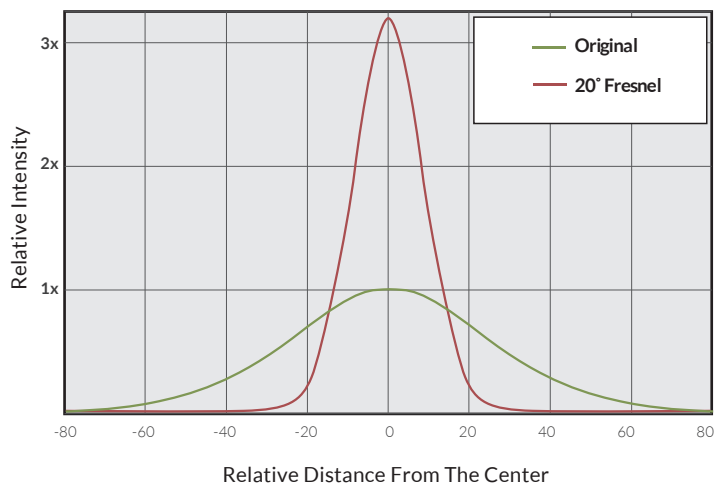

The **P3 Color** is a portable 90W LED fixture that packs a ton of features into its compact two pound housing. The P3's white light output ranges from 2000 - 10000K with excellent CRI, and its various color control modes allow users to access the full range of vibrant RGBW illumination. At the core of the P3 is Fiilex's patented Dense Matrix LED, which is an extremely small light source capable of producing crisp shadows and clean barndoor cuts. Accessory attachments can diffuse or focus the P3's output. No other portable LED fixture can match the P3's combination of power, size, and versatility.

BEAM PROFILE

SPECIFICATIONS

Beam Angle	60° (20° with fresnel accessory)
CCT Range	2000-10000K continuous tuning + magenta/green shift
CRI / TLCI	95 / 90 typical
Control Modes	CCT, HSI, RGBW, Gels, Effects, CCTRGBW, CCTHSI, CIExy, ICTHS, and more
Dimming	100% - 0% flicker free
Dimming Modes	Smooth, Sharp
Light Engine	1x 75W DiCon Dense Matrix LED
Power Consumption	90W max AC 80W max DC
BTUs/hour	307 (BTUs/hour) max
DC Input	14 - 30V DC (via 5.5mm x 2.5mm Barrel)
AC Input	100 - 240V AC, 50 ~ 60Hz (via 5.5mm x 2.5mm Barrel)
DMX/RDM Port	TRRS (XLR-5 DMX Adapter accessory available)
USB Power Output	5V/1A (via USB-C)
Weight	2.0lbs / 0.9kg
Size (L x W x H)	4.7" x 5.6" x 8.1" / 11.9cm x 14.2cm x 20.6cm
Mount	Baby stud 5/8" female (16mm)
IP Rating	IP-X5 (water-resistant)
Thermal Design	Advanced vapor cooling system (fan cooled)
Operating Temperature	32 - 104°F / 0 - 40°C