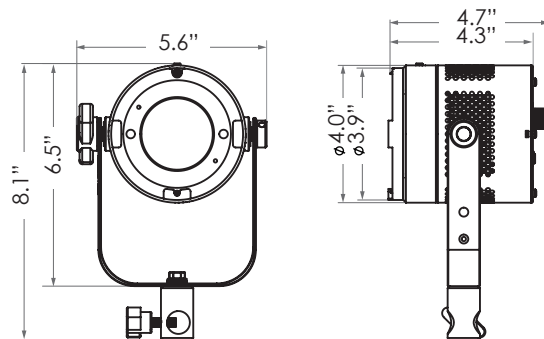

The **P3 Color** is a portable 90W LED fixture that packs a ton of features into its compact two pound housing. The P3's white light output ranges from 2000 - 10000K with excellent CRI, and its various color control modes allow users to access the full range of vibrant RGBW illumination. At the core of the P3 is Fiilex's patented Dense Matrix LED, which is an extremely small light source capable of producing crisp shadows and clean barndoor cuts. Accessory attachments can diffuse or focus the P3's output. No other portable LED fixture can match the P3's combination of power, size, and versatility.

FEATURES

- High-CRI white light output (2000-10000K)
- 8 and 16-bit color modes: CCTRGBW, CCTHSI, CIExy, etc.
- IP-X5 Rating (water resistant)
- Easy PSU / battery mounting on yoke
- Removable yoke for versatile rigging
- Light intensifying / diffusing accessories available
- XLR-5 DMX Adapter yoke attachment available
- Smooth and Sharp dimming modes
- DMX-controllable fan modes: Full, Variable, Silent, Off
- 4-leaf barndoor cuts clean with no color splitting

BEAM PROFILE

SPECIFICATIONS

Beam Angle	60° (20° with fresnel accessory)
CCT Range	2000-10000K continuous tuning + magenta/green shift
CRI / TLCI	95 / 90 typical
Control Modes	CCT, HSI, RGBW, Gels, Effects, CCTRGBW, CCTHSI, CIExy, ICTHS, and more
Dimming	100% - 0% flicker free
Dimming Modes	Smooth, Sharp
Light Engine	1x 75W DiCon Dense Matrix LED
Power Consumption	90W max AC 80W max DC
BTUs/hour	307 (BTUs/hour) max
DC Input	14 - 30V DC (via 5.5mm x 2.5mm Barrel)
AC Input	100 - 240V AC, 50 ~ 60Hz (via 5.5mm x 2.5mm Barrel)
DMX/RDM Port	TRRS (XLR-5 DMX Adapter accessory available)
USB Power Output	5V/1A (via USB-C)
Weight	2.0lbs / 0.9kg
Size (L x W x H)	4.7" x 5.6" x 8.1" / 11.9cm x 14.2cm x 20.6cm
Mount	Baby stud 5/8" female (16mm)
IP Rating	IP-X5 (water-resistant)
Thermal Design	Advanced vapor cooling system (fan cooled)
Operating Temperature	32 - 104°F / 0 - 40°C