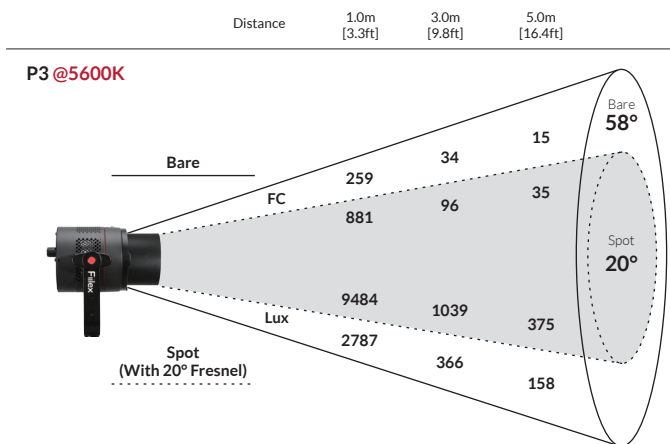

SPECIFICATIONS

Beam Angle	60° (20° with fresnel accessory)
CCT Range	2000-10000K continuous tuning + magenta/green shift
CRI / TLCI	95 / 90 typical
Control Modes	CCT, HSI, RGBW, Gels, Effects, CCTRGBW, CCTHSI, CIExy, ICTHS, and more
Dimming	100% - 0% flicker free
Dimming Modes	Smooth, Sharp
Light Engine	1x 75W DiCon Dense Matrix LED
Power Consumption	90W max AC | 80W max DC
BTUs/hour	307 (BTUs/hour) max
DC Input	14 - 30V DC (via 5.5mm x 2.5mm Barrel)
AC Input	100 - 240V AC, 50 ~ 60Hz (via 5.5mm x 2.5mm Barrel)
DMX/RDM Port	TRRS (XLR-5 DMX Adapter accessory available)
USB Power Output	5V/1A (via USB-C)
Weight	2.0lbs / 0.9kg
Size (L x W x H)	4.7" x 5.6" x 8.1" / 11.9cm x 14.2cm x 20.6cm
Mount	Baby stud 5/8" female (16mm)
IP Rating	IP-X5 (water-resistant)
Thermal Design	Advanced vapor cooling system (fan cooled)
Operating Temperature	32 - 104°F / 0 - 40°C

PHOTOMETRIC DATA