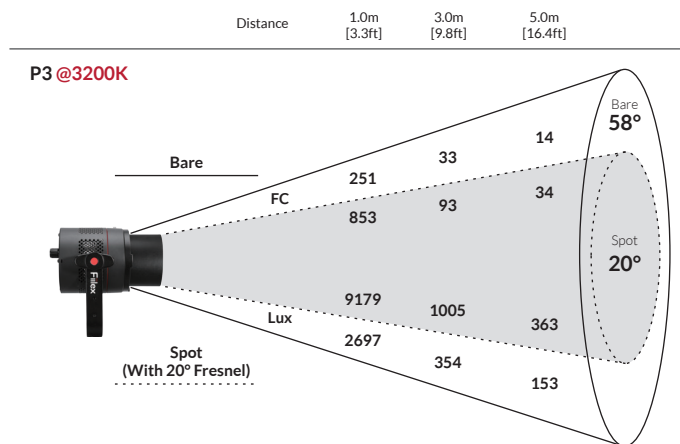

SPECIFICATIONS

Beam Angle	60° (20° with fresnel accessory)
CCT Range	2000-10000K continuous tuning + magenta/green shift
CRI / TLCI	95 / 90 typical
Control Modes	CCT, HSI, RGBW, Gels, Effects, CCTRGBW, CCTHSI, CIExy, ICTHS, and more
Dimming	100% - 0% flicker free
Dimming Modes	Smooth, Sharp
Light Engine	1x 75W DiCon Dense Matrix LED
Power Consumption	90W max AC | 80W max DC
BTUs/hour	307 (BTUs/hour) max
DC Input	14 - 30V DC (via 5.5mm x 2.5mm Barrel)
AC Input	100 - 240V AC, 50 ~ 60Hz (via 5.5mm x 2.5mm Barrel)
DMX/RDM Port	TRRS (XLR-5 DMX Adapter accessory available)
USB Power Output	5V/1A (via USB-C)
Weight	2.0lbs / 0.9kg
Size (L x W x H)	4.7" x 5.6" x 8.1" / 11.9cm x 14.2cm x 20.6cm
Mount	Baby stud 5/8" female (16mm)
IP Rating	IP-X5 (water-resistant)
Thermal Design	Advanced vapor cooling system (fan cooled)
Operating Temperature	32 - 104°F / 0 - 40°C

PHOTOMETRIC DATA