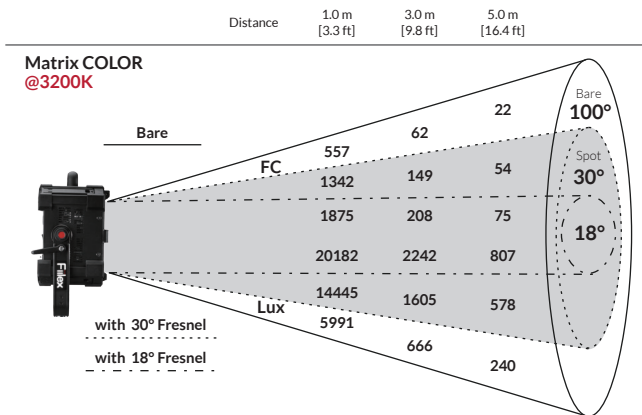

SPECIFICATIONS

Beam Angle	100° (30° or 18° with fresnel accessories)
CCT Range	2000-10000K continuous tuning + magenta/green shift
CRI / TLCI	95 / 90 typical
Control Modes	CCT, HSI, RGBW, Gels, Effects, CCTRGBW, CCTHSI, CIExy, ICTHS, PXL4, and more
Dimming	100% - 0% flicker free
Dimming Modes	Smooth, Sharp
Light Engine	4x 75W DiCon Dense Matrix LED
Power Consumption	320W max AC | 300W max DC
BTUs/hour	1091 (BTUs/hour) max
DC Input	48V DC (via XLR-3)
AC Input	100 - 240V AC, 50 ~ 60Hz (via powerCON TRUE1)
DMX/RDM Port	XLR-5
Ethernet	sACN, ArtNet (via RJ45)
USB Power Output	5V/1A (via USB-A)
Weight	Fixture: 9.9 lbs / 4.5kg (includes yoke) | Power adapter: 6.4 lbs/2.9 kg
Size (L x W x H)	6.7" x 12.6" x 17.7" / 17.1cm x 32.1cm x 45.0cm
Mount Type	Combo (baby stud female / junior stud male)
IP Rating	IP-X5 (water-resistant)
Thermal Design	Advanced vapor cooling system (fan cooled)
Operating Temperature	32 - 104°F / 0 - 40°C

PHOTOMETRIC DATA

OPTIONAL ACCESSORIES