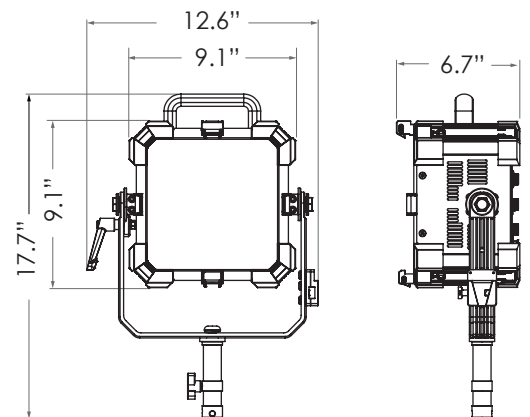

The **Matrix Color** is a 320W LED fixture that combines high-fidelity soft-source illumination with a focusable, fresnel-like forward punch. This optical versatility is made possible by Fiilex’s custom Dense Matrix LED technology, which also features smooth dimming to 0%, no flicker, and very high CRI. Two snap-on fresnel accessories are available to narrow the Matrix Color’s standard 100° spread down to 30° or 18°.

FEATURES

- High-CRI white light output (2000-10000K)
- 8 and 16-bit color modes: CCTRGBW, CCTHSI, CIExy, etc.
- IP-X5 Rating (water resistant)
- Lightweight (only 9.9lbs)
- Accessories available for multiple lighting styles
- Smooth and Sharp dimming modes
- DMX-controllable fan modes: Full, Variable, Silent, Off

BEAM PROFILE

SPECIFICATIONS

| | |
|-----------------------|------------------------------------------------------------------------------|
| Beam Angle | 100° (30° or 18° with fresnel accessories) |
| CCT Range | 2000-10000K continuous tuning + magenta/green shift |
| CRI / TLCI | 95 / 90 typical |
| Control Modes | CCT, HSI, RGBW, Gels, Effects, CCTRGBW, CCTHSI, CIExy, ICTHS, PXL4, and more |
| Dimming | 100% - 0% flicker free |
| Dimming Modes | Smooth, Sharp |
| Light Engine | 4x 75W DiCon Dense Matrix LED |
| Power Consumption | 320W max AC 300W max DC |
| BTUs/hour | 1091 (BTUs/hour) max |
| DC Input | 48V DC (via XLR-3) |
| AC Input | 100 - 240V AC, 50 ~ 60Hz (via powerCON TRUE1) |
| DMX/RDM Port | XLR-5 |
| Ethernet | sACN, ArtNet (via RJ45) |
| USB Power Output | 5V/1A (via USB-A) |
| Weight | Fixture: 9.9 lbs / 4.5kg (includes yoke) Power adapter: 6.4 lbs/2.9 kg |
| Size (L x W x H) | 6.7" x 12.6" x 17.7" / 17.1cm x 32.1cm x 45.0cm |
| Mount Type | Combo (baby stud female / junior stud male) |
| IP Rating | IP-X5 (water-resistant) |
| Thermal Design | Advanced vapor cooling system (fan cooled) |
| Operating Temperature | 32 - 104°F / 0 - 40°C |