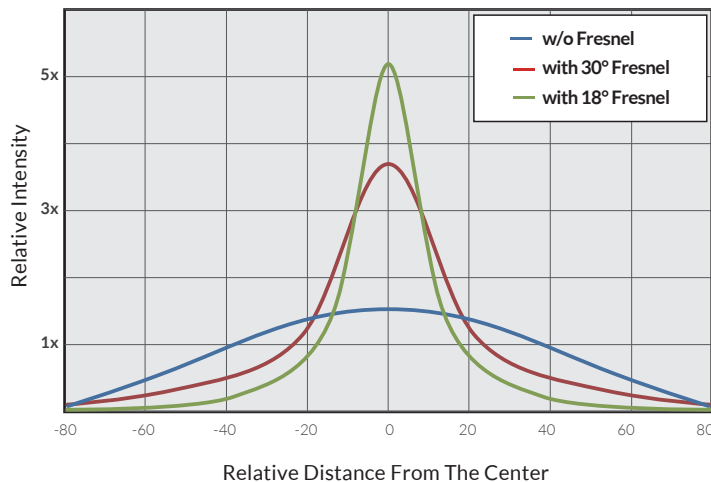

BEAM PROFILE