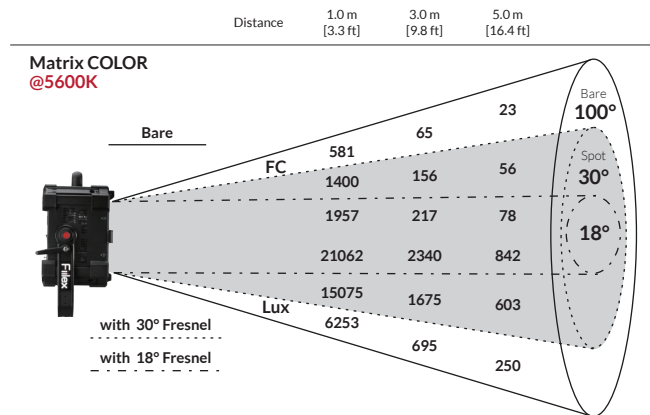

SPECIFICATIONS

Beam Angle	100° (30° or 18° with fresnel accessories)
CCT Range	2000-10000K continuous tuning + magenta/green shift
CRI / TLCI	95 / 90 typical
Control Modes	CCT, HSI, RGBW, Gels, Effects, CCTRGBW, CCTHSI, CIExy, ICTHS, PXL4, and more
Dimming	100% - 0% flicker free
Dimming Modes	Smooth, Sharp
Light Engine	4x 75W DiCon Dense Matrix LED
Power Consumption	320W max AC | 300W max DC
BTUs/hour	1091 (BTUs/hour) max
DC Input	48V DC (via XLR-3)
AC Input	100 - 240V AC, 50 ~ 60Hz (via powerCON TRUE1)
DMX/RDM Port	XLR-5
Ethernet	sACN, ArtNet (via RJ45)
USB Power Output	5V/1A (via USB-A)
Weight	Fixture: 9.9 lbs / 4.5kg (includes yoke) | Power adapter: 6.4 lbs/2.9 kg
Size (L x W x H)	6.7" x 12.6" x 17.7" / 17.1cm x 32.1cm x 45.0cm
Mount Type	Combo (baby stud female / junior stud male)
IP Rating	IP-X5 (water-resistant)
Thermal Design	Advanced vapor cooling system (fan cooled)
Operating Temperature	32 - 104°F / 0 - 40°C

PHOTOMETRIC DATA

OPTIONAL ACCESSORIES